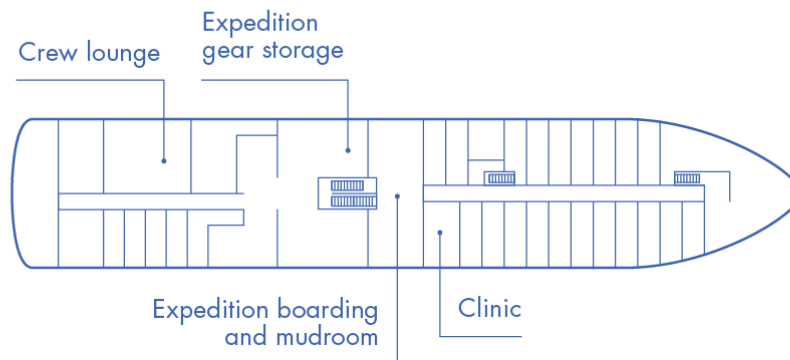

Magellan Explorer

Deck Plan for Air-Cruises

2024-25 Seasons

DECK 5

DECK 4

DECK 3

DECK 2

- Penthouse Suite
- Veranda Cabin
- Triple Suite
- Suite
- Porthole Cabin
- Single Veranda Cabin
- * Only available with queen-size bed
- Deluxe Veranda Cabin

Magellan Explorer

Deck Plan for Sea Voyages

2023-24 Season

DECK 5

DECK 4

DECK 3

DECK 2

CABINS

● Grand Suite

● Penthouse Suite

● Deluxe Veranda Cabin

● Veranda Cabin

● Porthole Cabin

● Single Veranda Cabin

● Triple Suite

* Only available with queen-size bed