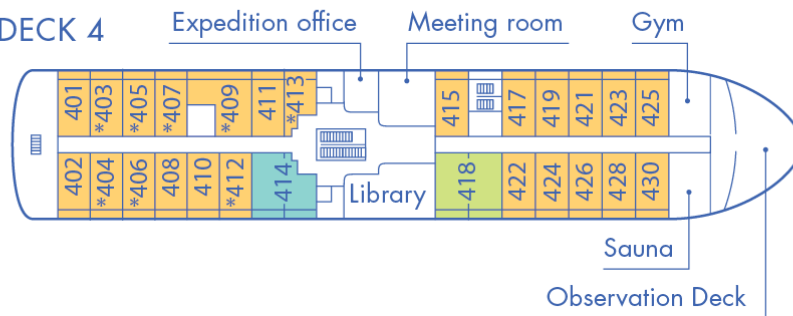

Magellan Explorer

Deck Plan for Air-Cruises

2024-25 Seasons

DECK 5

DECK 4

DECK 3

DECK 2

- Penthouse Suite
- Veranda Cabin
- Triple Suite
- Suite
- Porthole Cabin
- Single Veranda Cabin
- * Only available with queen-size bed
- Deluxe Veranda Cabin

Magellan Explorer

Deck Plan for Sea Voyages

2023-24 Season

DECK 5

DECK 4

DECK 3

DECK 2

CABINS

● Grand Suite

● Penthouse Suite

● Deluxe Veranda Cabin

● Veranda Cabin

● Porthole Cabin

● Single Veranda Cabin

● Triple Suite

* Only available with queen-size bed