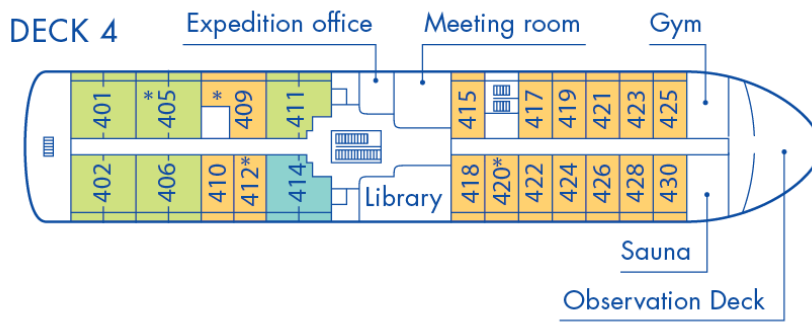

Magellan Explorer

Deck Plan for Air-Cruises

2024-25 Seasons

DECK 5

DECK 4

DECK 3

DECK 2

- Penthouse Suite
- Veranda Cabin
- Triple Suite
- Suite
- Porthole Cabin
- Single Veranda Cabin
- * Only available with queen-size bed
- Deluxe Veranda Cabin

Magellan Explorer

Deck Plan for Sea Voyages

2023-24 Season

DECK 5

DECK 4

DECK 3

DECK 2

CABINS

● Grand Suite

● Penthouse Suite

● Deluxe Veranda Cabin

● Veranda Cabin

● Porthole Cabin

● Single Veranda Cabin

● Triple Suite

* Only available with queen-size bed