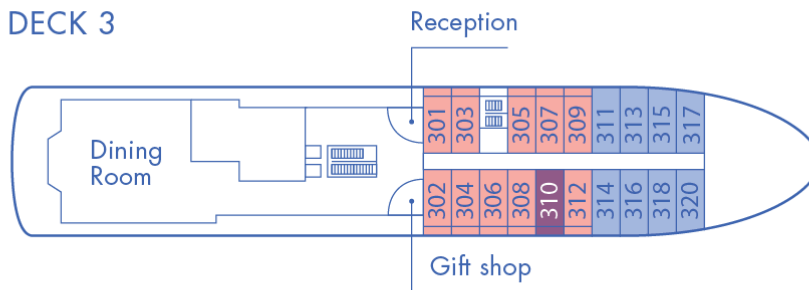

Magellan Explorer

Deck Plan for Air-Cruises

2024-25 Seasons

DECK 5

DECK 4

DECK 3

DECK 2

- Penthouse Suite
- Veranda Cabin
- Triple Suite
- Suite
- Porthole Cabin
- Single Veranda Cabin
- * Only available with queen-size bed
- Deluxe Veranda Cabin

Magellan Explorer

Deck Plan for Sea Voyages

2023-24 Season

DECK 5

DECK 4

DECK 3

DECK 2

CABINS

● Grand Suite

● Penthouse Suite

● Deluxe Veranda Cabin

● Veranda Cabin

● Porthole Cabin

● Single Veranda Cabin

● Triple Suite

* Only available with queen-size bed