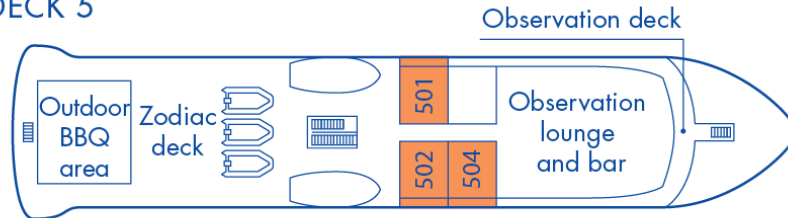

Magellan Explorer

Deck Plan for Air-Cruises

2024-25 Seasons

DECK 5

DECK 4

DECK 3

DECK 2

- Penthouse Suite
- Veranda Cabin
- Triple Suite
- Suite
- Porthole Cabin
- Single Veranda Cabin
- * Only available with queen-size bed
- Deluxe Veranda Cabin

Magellan Explorer

Deck Plan for Sea Voyages

2023-24 Season

DECK 5

DECK 4

DECK 3

DECK 2

CABINS