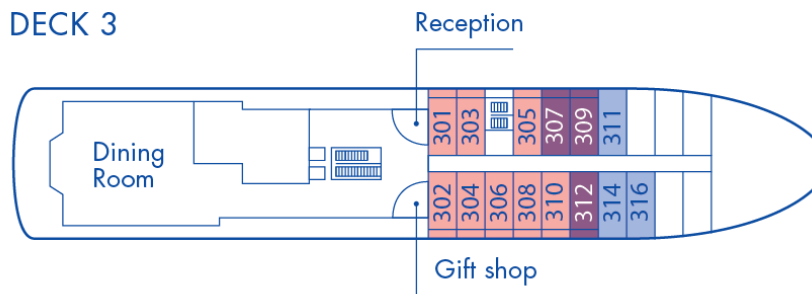

Magellan Explorer

Deck Plan for Air-Cruises

2024-25 Seasons

DECK 5

DECK 4

DECK 3

DECK 2

- Penthouse Suite
- Veranda Cabin
- Triple Suite
- Suite
- Porthole Cabin
- Single Veranda Cabin
- * Only available with queen-size bed
- Deluxe Veranda Cabin

Magellan Explorer

Deck Plan for Sea Voyages

2023-24 Season

DECK 5

DECK 4

DECK 3

DECK 2

CABINS

● Grand Suite

● Penthouse Suite

● Deluxe Veranda Cabin

● Veranda Cabin

● Porthole Cabin

● Single Veranda Cabin

● Triple Suite

* Only available with queen-size bed