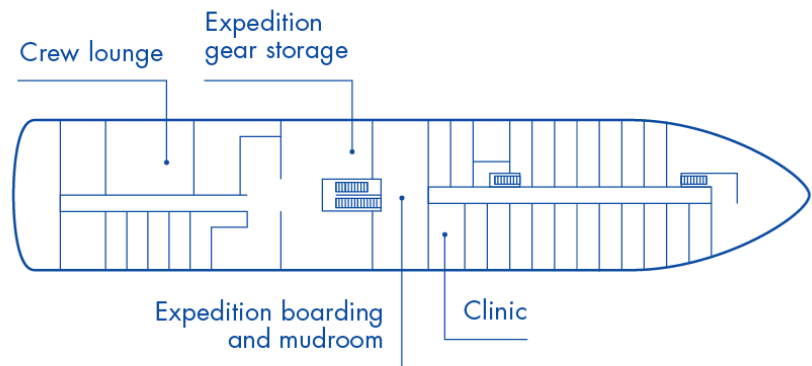

Magellan Explorer

Deck Plan for Air-Cruises

2024-25 Seasons

DECK 5

DECK 4

DECK 3

DECK 2

- Penthouse Suite
- Veranda Cabin
- Triple Suite
- Suite
- Porthole Cabin
- Single Veranda Cabin
- * Only available with queen-size bed
- Deluxe Veranda Cabin

Magellan Explorer

Deck Plan for Sea Voyages

2023-24 Season

DECK 5

DECK 4

DECK 3

DECK 2

CABINS

● Grand Suite

● Penthouse Suite

● Deluxe Veranda Cabin

● Veranda Cabin

● Porthole Cabin

● Single Veranda Cabin

● Triple Suite

* Only available with queen-size bed