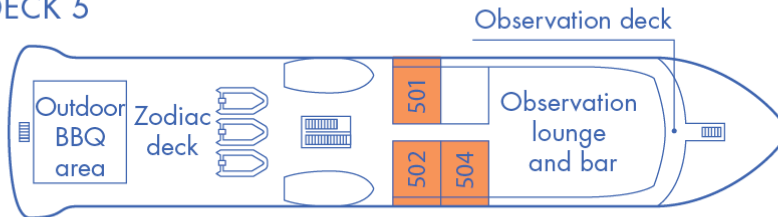

Magellan Explorer

Deck Plan for Air-Cruises

2024-25 Seasons

DECK 5

DECK 4

DECK 3

DECK 2

- Penthouse Suite
- Veranda Cabin
- Triple Suite
- Suite
- Porthole Cabin
- Single Veranda Cabin
- * Only available with queen-size bed
- Deluxe Veranda Cabin

Magellan Explorer

Deck Plan for Sea Voyages

2023-24 Season

DECK 5

DECK 4

DECK 3

DECK 2

CABINS

● Grand Suite

● Penthouse Suite

● Deluxe Veranda Cabin

● Veranda Cabin

● Porthole Cabin

● Single Veranda Cabin

● Triple Suite

* Only available with queen-size bed